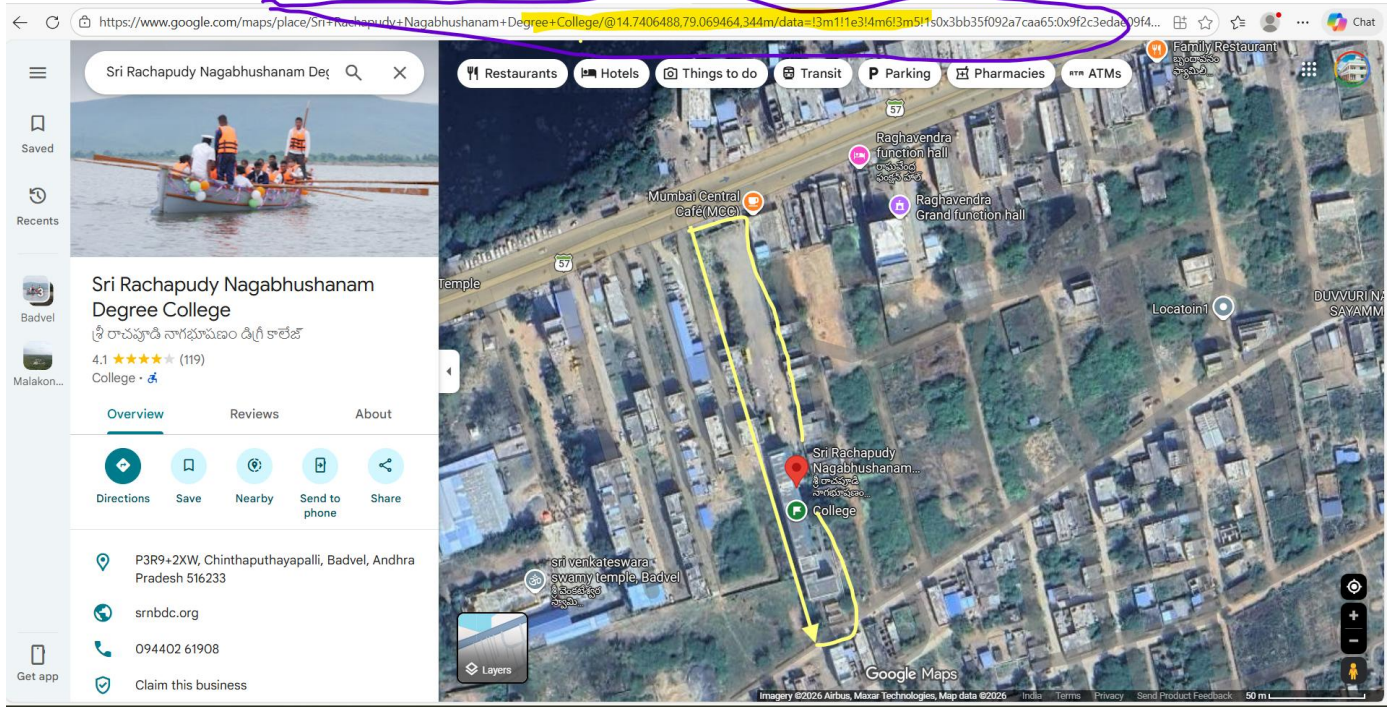

SRI RACHAPUDY NAGABHUSHANAM DEGREE & P.G COLLEGE

AUTONOMOUS

Accredited by NAAC with A Grade

Permanently Affiliated to Yogi Vemana University
Recognized Under 2(f) & 12(B) of UGC Act 1956
Nellore Road, Badvel-516227, Kadapa Dist. A.P.
Contact Details: +91 9440261908; +91 9989951908

Satellite View of Sri Nagabhushanam Degree & PG College, Badvel

Latitude: 14.740069° Longitude: 79.069856°

PRINCIPAL

[Signature]
Principal
Sri Rachapudy Nagabhushanam
Degree & P.G. College (Autonomous)
Badvel, 516227, YSR (Dist), A.P